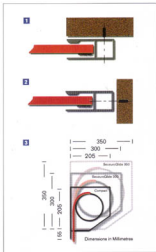

Technical Features

Insulated Curtain

Sonfy Power

Maximum Safety

Secure Control

Installation Options

1 Face Fix Installation

Here the inside edge of the guide rails line up with the brick opening. However the flush fitting head plates and flat design of the guide rails make the size of the door and positioning of the guide rail less critical. A subframe is not required unless the structure is very uneven. Moreover, if maximising the width of the opening is not important, an existing subframe can be retained with the door installed in line with the timber opening. If required the guide rails can overlap into the opening by up to 25mm on each side.

2 Reveal Fix - Installation in the Door Opening or Between Walls

If the door is manufactured to the exact opening width, it can be installed within the aperture. This may also depend on the available headroom above to accommodate the coil. If the coil is going to be visible from the outside, an external 90° fascia will be required.

3 Headroom Requirement

The small coil diameter is one of SecuroGlide's strengths. Just 300mm headroom is required inside the garage for doors up to 2500mm opening height and 350mm for doors up to 3500mm opening height. Where the available headroom is severely restricted SecuroGlide Compact requires just 205mm headroom for doors with an opening height up to 2300mm. Alternatively SecuroGlide Compact can be fitted externally. We strongly recommend that a minimum 55mm of bottom slat should hang down into the guide rails when the door is fully raised. Below this is the 'drive through height'.

Choose from seven stylish colours

Please note: