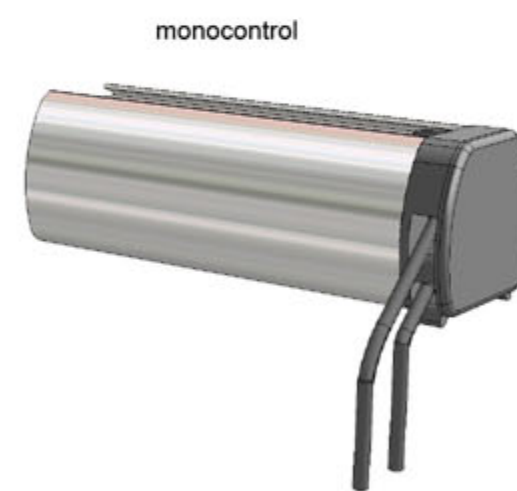

operation options

DRAWN akrosenbrink	8-12-2005	TITLE	
CHECKED		Verosol conservatory pleated blind	
QA		SIZE C	DWG NO conservatory
MFG		SCALE	REV
APPROVED		SHEET 1 OF 1	