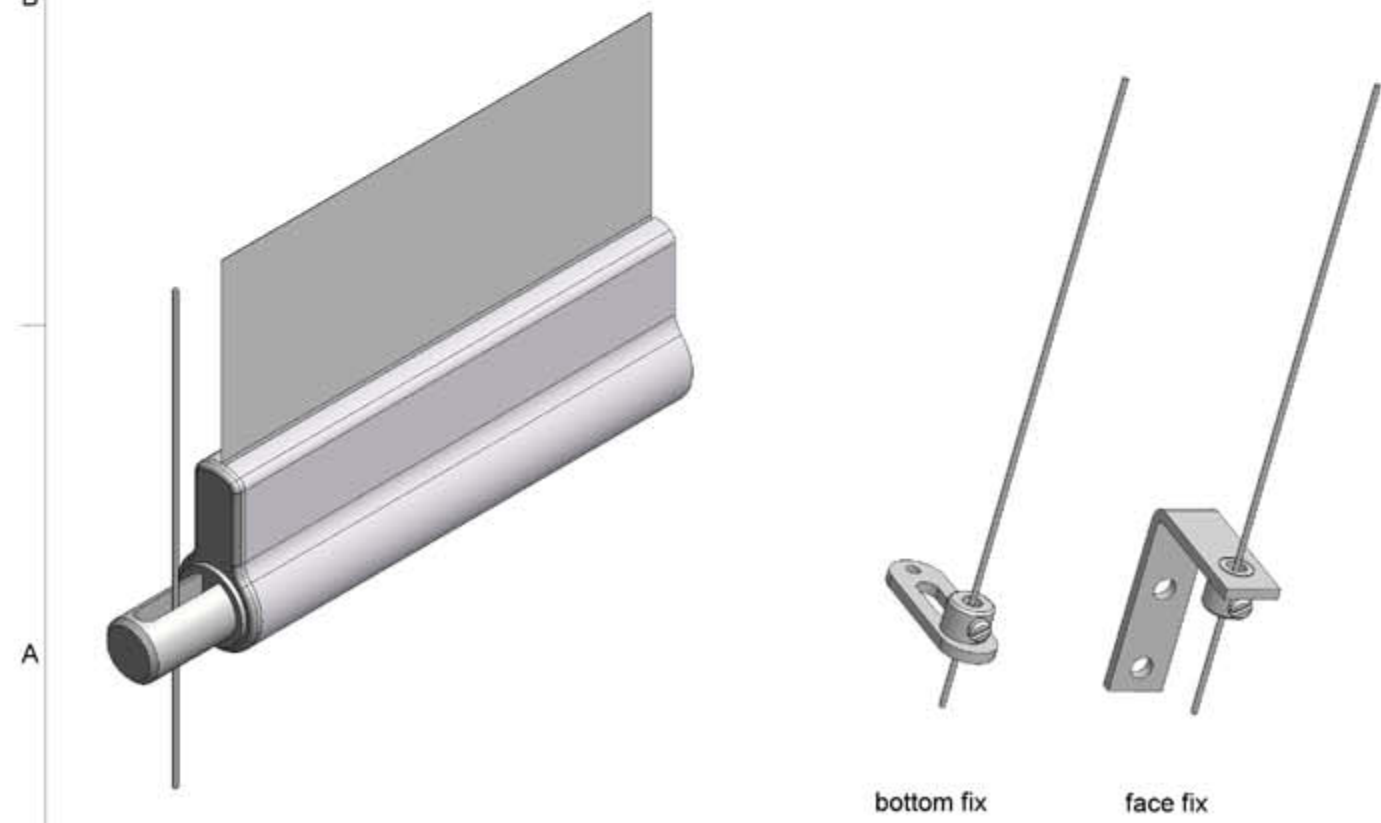

guide wires

operation options

DRAWN akrosenbrink	9-1-2006	TITLE	
CHECKED		Verosol maxi roller blind	
QA		SIZE C	DWG NO maxi
MFG		SCALE	REV
APPROVED		SHEET 1 OF 1	