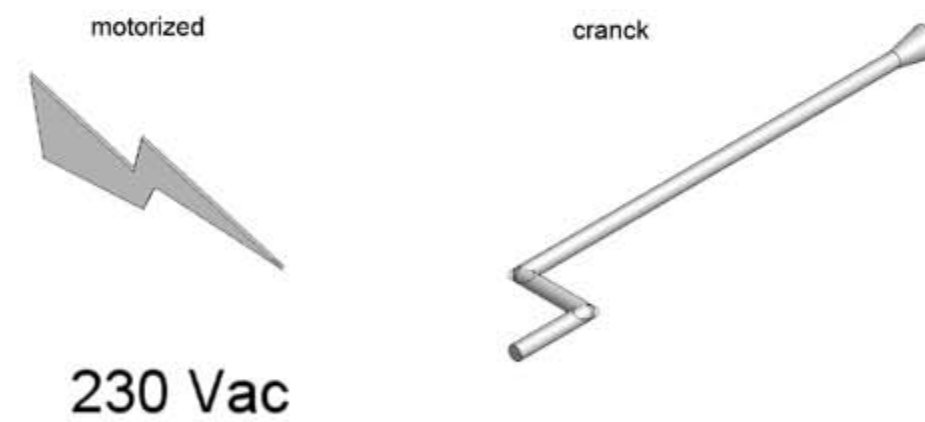

guide wires

operation options

DRAWN akrosenbrink	9-1-2006	TITLE	
CHECKED		Verosol maxi roller blind	
QA		SIZE C	DWG NO maxi
MFG		SCALE	REV
APPROVED		SHEET 1 OF 1	