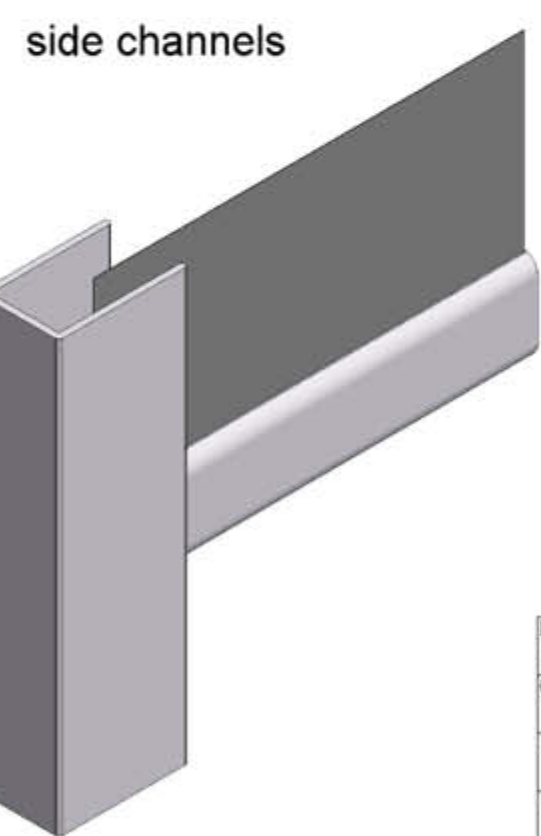

guide wires

side channels

operation option

motorized

24 Vdc

bottom fix

face fix

DRAWN akrosenbrink	15-12-2005	TITLE	
CHECKED		Verosol midi cassette roller blind	
QA		SIZE C	DWG NO midi
MFG		SCALE	REV
APPROVED		SHEET 1 OF 1	