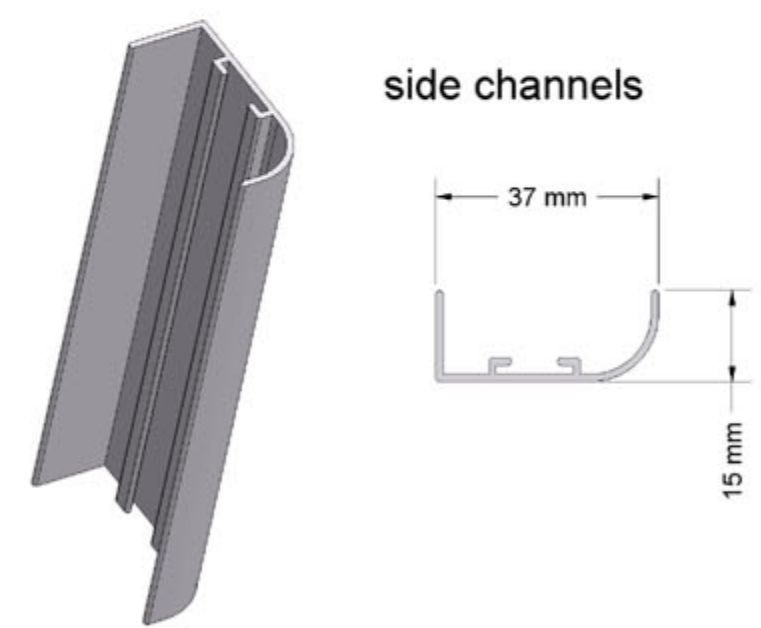

guide wires

side channels

operation option

DRAWN akrosenbrink	11-1-2006		
CHECKED		TITLE	
QA			
MFG			
APPROVED			
		SIZE C	DWG NO vario
		SCALE	REV
		SHEET 1	OF 1